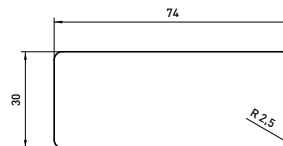

MAIN FEATURES

- Easy 4 digit code operation
- 10.000 possible combinations
- Reprogrammable combination
- Free use mode or dedicated mode
- Highly resistant die-cast lockbody in satin Chrome finish
- Code-finding option
- Dry area or wet area use
- Master keyed / removable cylinder in case of master key loss or theft
- Lock status displayed: red for locked, green for open
- Accommodates doors from 1 to 25.4mm
- Integrated nozzle
- S-316 Stainless steel 4mm thick cam

ACCESSORIES

- Back plate of 74x30mm.
- Back plate of 89x32mm.
- 5mm spacer
- 10mm Spacer
- Master Key
- Remove key
- Removable cylinder

PLANE

BLACK PLATE 74X30

BLACK PLATE 89X32