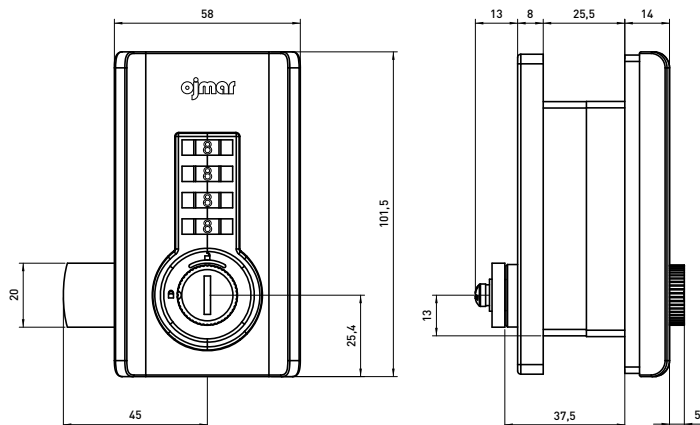

Combination lock for lockers equipped with 4 dials that allows the choice of a 4-digit numerical code by the user and based on a hold system that allows mounting on door thicknesses from 1mm to 25.4mm.

MAIN FEATURES

- Easy 4 digit code operation
- 10.000 possible combinations
- Reprogrammable combination
- Free use mode or dedicated mode
- Highly resistant die-cast lockbody in satin Chrome finish
- Code-finding option
- Dry area or wet area use
- Master keyed / removable cylinder in case of master key loss or theft
- Lock status displayed: red for locked, green for open
- Accommodates doors from 1 to 25.4mm
- Integrated nozzle
- S-316 Stainless steel 4mm thick cam

ACCESSORIES

- Back plate of 74x30mm.
- Back plate of 89x32mm.
- 5mm spacer
- 10mm Spacer
- Master Key
- Remove key
- Removable cylinder

PLANE

BLACK PLATE 74X30

BLACK PLATE 89X32