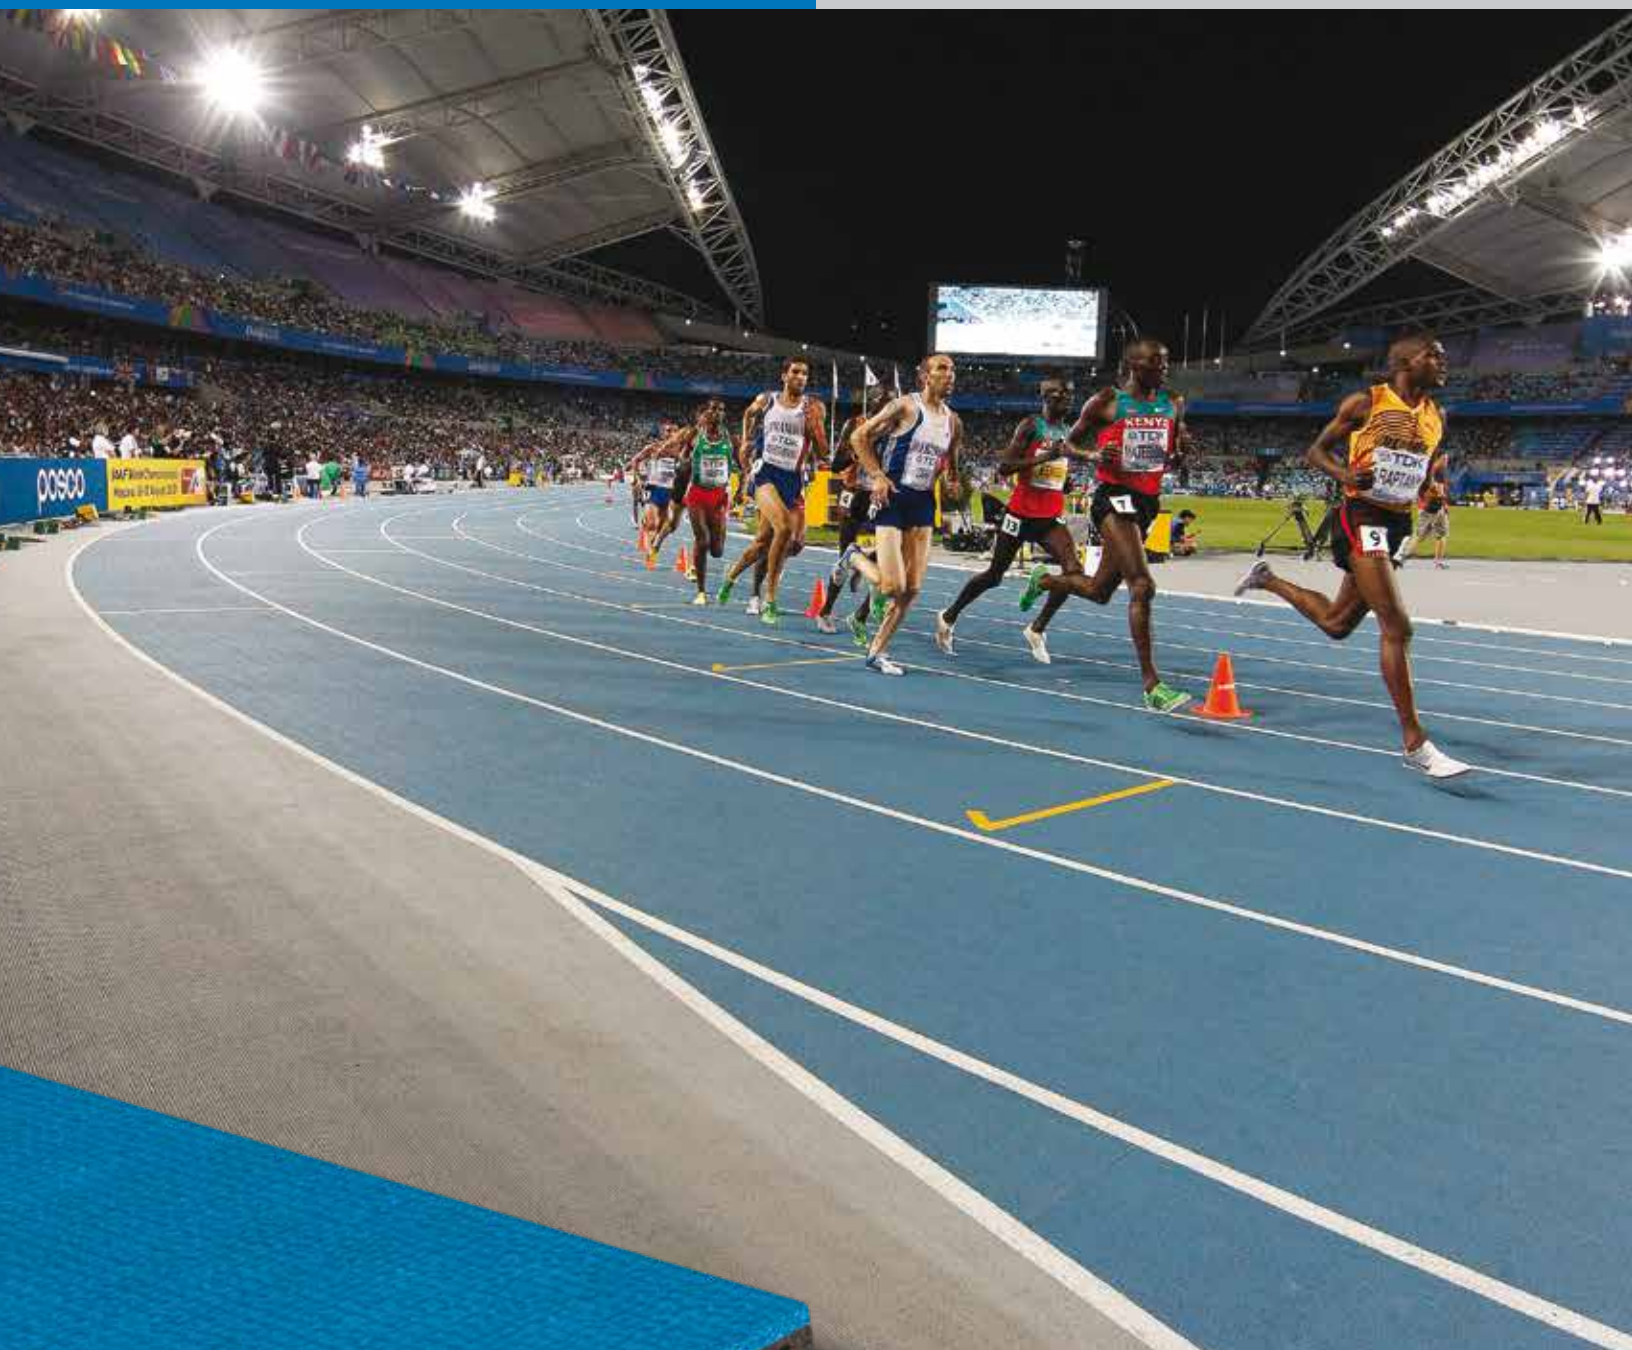

SUPER X PERFORMANCE

OUTDOOR & INDOOR RUNNING TRACK

SUPER X PERFORMANCE

Super X Performance is Mondo's legendary prefabricated vulcanized rubber track surface with the highly acclaimed top layer and waffle backing.

 **MONDO**

SUPER X PERFORMANCE

SPECIFICATIONS

Texture: Super X Performance Embossing

Thickness: 15/64" (6 mm)
5/16" (8 mm)

Roll Width: 4' 0" - 6' 0"
(1.22 m - 1.83 m)

Roll Length: 49' 2" (15 m)*

Thickness: 25/64" (10 mm)
15/32" (12 mm)
17/32" (13.5 mm)

Roll Width: 3' 0" - 5' 6"
(0.92 m - 1.70 m)

Roll Length: 49' 2" (15 m)*

COLORS**

Red P30

Cognac P58

Green P10

Dark Green P14

Medium Blue P18

Light Blue P85

Medium Grey P31

Dark Grey P06

Printed in Canada • Revised 11/2018

KEY BENEFITS

- Highly durable; withstands static and rolling loads
- Embossed for superior traction indoors and outdoors
- Shock absorption layer for safety and comfort
- Stain resistant; no specialized maintenance needed
- Non-slip surface for ease in maneuvering wheelchairs in comparison to other synthetic surfaces.
- Designed to channel water away for high performance in all conditions